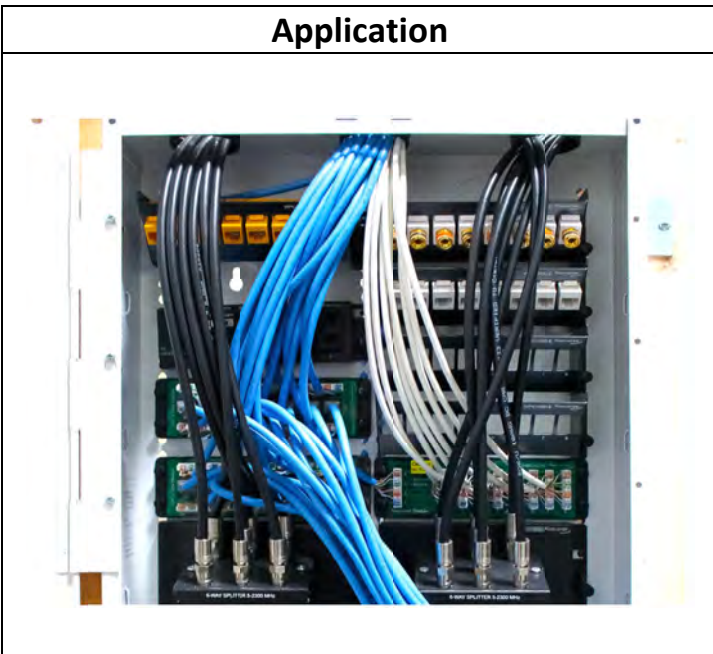

Application

Part Number	Port	Panel Type	Package
WPK10080-E	8-Ports	Blank	Single Pack