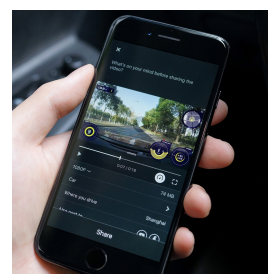

"...a radical departure from just about every other camera on the market." - *Car and Driver*

Introducing the ultimate automotive camera system

HORIZON

The Waylens Horizon is the only automotive camera system specifically designed to amplify fun behind the wheel. Consisting of a high-precision camera, plug-n-play OBD-II transmitter, one-click remote and mobile app, the Horizon lets drivers overlay performance data right into video and share their best driving moments in real time.

DRIVE

With the only camera built for auto enthusiasts

CAPTURE

Performance data and every moment in HD precision

SHARE

Like a pro with simple mobile/desktop app

WAYLENS™

Precision, high-performance camera: The Horizon system starts with a precision HD camera that captures your drive in crystal-clear video. A GPS equipped windshield mount makes it easy to install and remove.

Capture the best moments: We've made it easy to instantly mark a highlight in the video. Simply tap our remote during a hair-pin turn or other critical event and the system files it separately for easy retrieval later.

Application Features: We have the features drivers want. Waylens GO lets users post 0-30 and 0-60 times to our cloud-based leaderboard in real time. Our LapTimer uses GPS to map out a track and automatically track lap times.